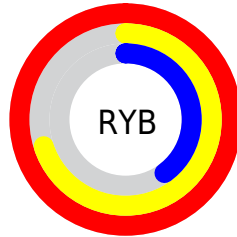

- Red (100%)
- Yellow (70%)
- Blue (40%)