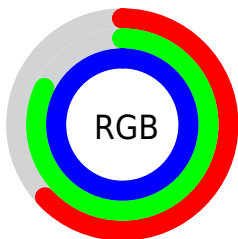

Distribution

- Red (63%)
- Green (82%)
- Blue (100%)