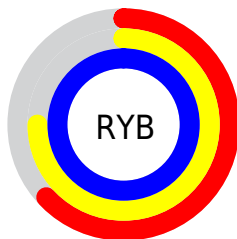

- Red (63%)
- Yellow (75%)
- Blue (100%)