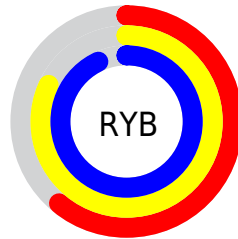

- Red (61%)
- Yellow (82%)
- Blue (93%)