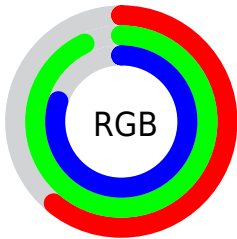

Distribution

- Red (61%)
- Green (93%)
- Blue (80%)