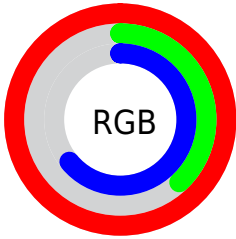

Distribution

Red (100%)

Green (38%)

Blue (64%)