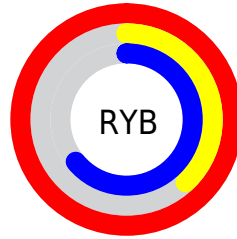

Details

The XYZ color **52.3085, 32.6757, 38.6720** is a light color, and the websafe version is hex **FF6699**. A complement of this color would be **49.9842, 77.7917, 60.5298**, and the grayscale version is **30.0025, 31.5650, 34.3743**.

A 20% lighter version of the original color is **65.9146, 50.1514, 73.2239**, and **25.7448, 13.7832, 16.6328** is the 20% darker color. If you saturate the color by 10%, you get **49.0328, 28.1378, 31.3726**, and if you desaturate by 10%, it is **56.5009, 38.7984, 47.0430**.

Distribution

Red (100%)

Green (38%)

Blue (64%)

Red (100%)

Yellow (38%)

Blue (64%)

Cyan (0%)