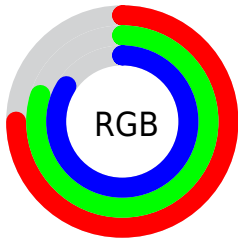

Distribution

- Red (75%)
- Green (80%)
- Blue (84%)