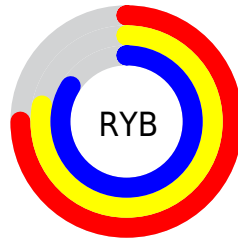

- Red (75%)
- Yellow (78%)
- Blue (84%)