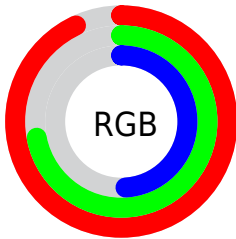

Distribution

Red (93%)

Green (72%)

Blue (49%)