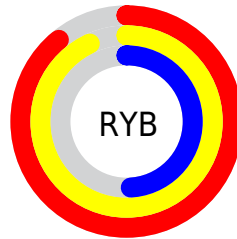

Details

The XYZ color **55.2272, 53.1805, 26.7561** is a light color, and the websafe version is hex **FFCC99**. A complement of this color would be **39.5174, 42.2551, 85.4299**, and the grayscale version is **50.4085, 53.0337, 57.7537**.

A 20% lighter version of the original color is **80.1424, 86.2074, 54.5352**, and **27.6127, 25.9382, 10.2078** is the 20% darker color. If you saturate the color by 10%, you get **51.6635, 48.1861, 18.9933**, and if you desaturate by 10%, it is **59.3377, 58.6955, 36.4693**.

Distribution

Red (93%)

Green (72%)

Blue (49%)

Red (89%)

Yellow (93%)

Blue (49%)

Cyan (0%)