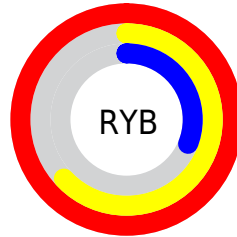

- Red (100%)
- Yellow (63%)
- Blue (31%)