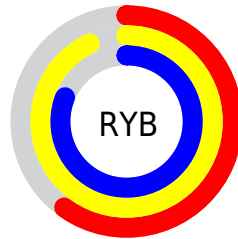

- Red (60%)
- Yellow (93%)
- Blue (81%)