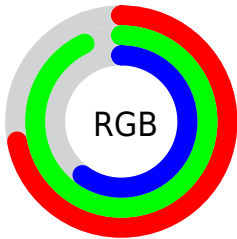

Distribution

- Red (72%)
- Green (93%)
- Blue (60%)