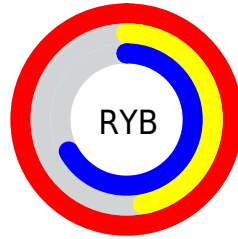

# Details

The XYZ color **55.4281, 37.8750, 42.9173** is a light color, and the websafe version is hex **FF6699**. A complement of this color would be **54.6665, 79.9936, 70.3209**, and the grayscale version is **36.5864, 38.4917, 41.9175**.

A 20% lighter version of the original color is **70.6896, 58.1953, 79.4586**, and **27.7257, 16.7146, 19.2177** is the 20% darker color. If you saturate the color by 10%, you get **51.2957, 31.9032, 34.4713**, and if you desaturate by 10%, it is **60.5655, 45.5619, 52.6084**.

# Distribution

Red (100%)

Green (47%)

Blue (67%)

Red (100%)

Yellow (47%)

Blue (67%)

Cyan (0%)