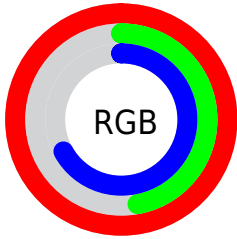

Distribution

Red (100%)

Green (47%)

Blue (67%)