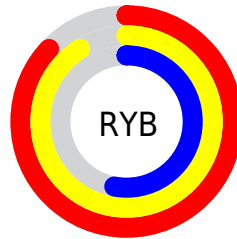

Details

The XYZ color **55.4663, 54.1627, 30.0853** is a light color, and the websafe version is hex **FFCC99**. A complement of this color would be **41.0628, 43.9977, 83.4190**, and the grayscale version is **51.5048, 54.1871, 59.0098**.

A 20% lighter version of the original color is **82.0692, 88.3951, 60.3134**, and **27.6670, 26.5291, 12.0499** is the 20% darker color. If you saturate the color by 10%, you get **51.7765, 49.1036, 21.7020**, and if you desaturate by 10%, it is **59.6972, 59.7310, 40.4164**.

Distribution

Red (91%)

Green (73%)

Blue (53%)

Red (87%)

Yellow (91%)

Blue (53%)

Cyan (0%)