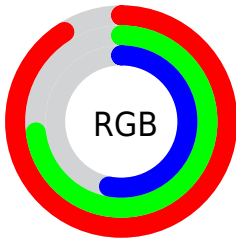

Distribution

Red (91%)

Green (73%)

Blue (53%)