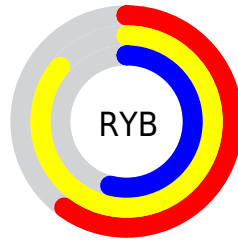

- Red (60%)
- Yellow (86%)
- Blue (54%)