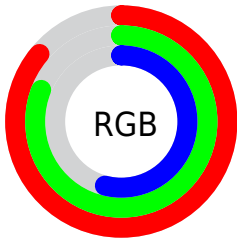

Distribution

- Red (86%)
- Green (81%)
- Blue (54%)