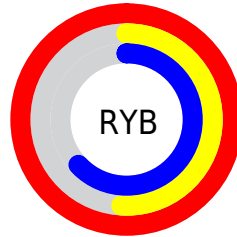

Details

The XYZ color **55.6557, 39.7985, 38.4667** is a light color, and the websafe version is hex **FF6699**. A complement of this color would be **58.4225, 81.6486, 83.2063**, and the grayscale version is **38.6653, 40.6789, 44.2993**.

A 20% lighter version of the original color is **71.1936, 61.3357, 73.0524**, and **27.9046, 17.8968, 16.7355** is the 20% darker color. If you saturate the color by 10%, you get **51.1108, 33.2108, 29.2384**, and if you desaturate by 10%, it is **61.3023, 48.1745, 49.3427**.

Distribution

Red (100%)

Green (51%)

Blue (63%)

Red (100%)

Yellow (51%)

Blue (63%)

Cyan (0%)