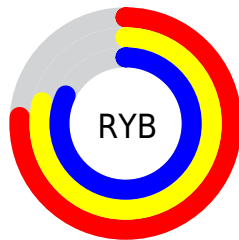

- Red (76%)
- Yellow (79%)
- Blue (82%)