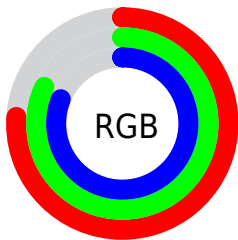

Distribution

- Red (76%)
- Green (82%)
- Blue (81%)