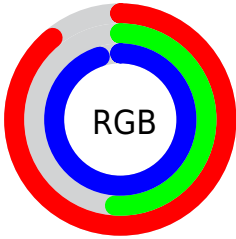

Distribution

- Red (89%)
- Green (51%)
- Blue (95%)