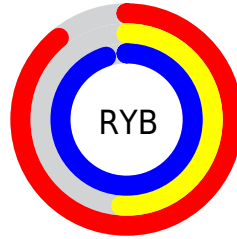

- Red (89%)
- Yellow (51%)
- Blue (95%)