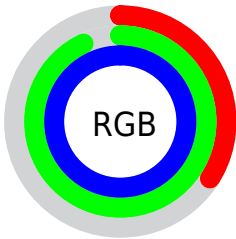

Distribution

- Red (34%)
- Green (93%)
- Blue (100%)