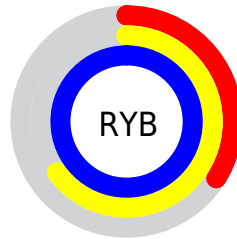

- Red (34%)
- Yellow (65%)
- Blue (100%)