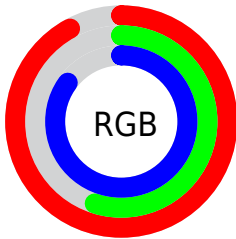

Distribution

- Red (92%)
- Green (55%)
- Blue (85%)