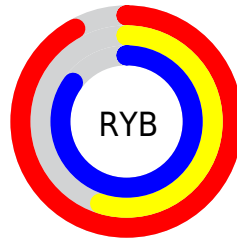

- Red (92%)
- Yellow (55%)
- Blue (85%)