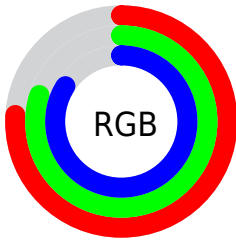

Distribution

- Red (76%)
- Green (80%)
- Blue (84%)