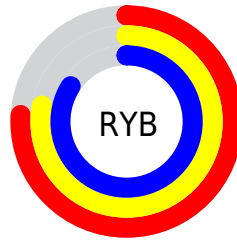

- Red (76%)
- Yellow (78%)
- Blue (84%)