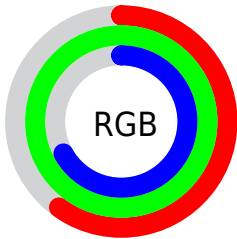

Distribution

- Red (60%)
- Green (100%)
- Blue (67%)