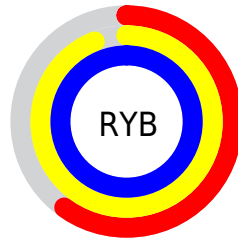

- Red (60%)
- Yellow (94%)
- Blue (100%)