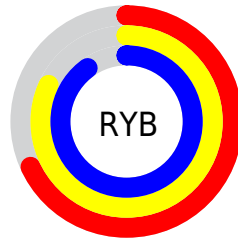

- Red (68%)
- Yellow (82%)
- Blue (90%)