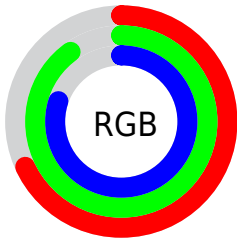

Distribution

- Red (68%)
- Green (90%)
- Blue (80%)