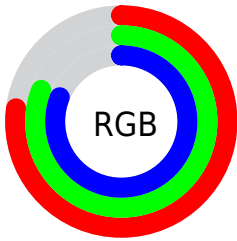

Distribution

- Red (77%)
- Green (81%)
- Blue (81%)