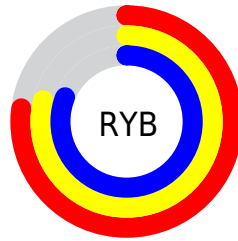

- Red (77%)
- Yellow (79%)
- Blue (81%)