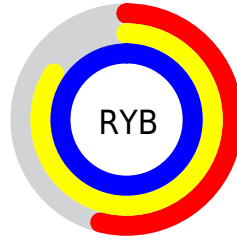

- Red (54%)
- Yellow (84%)
- Blue (100%)