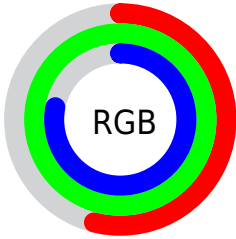

Distribution

- Red (54%)
- Green (100%)
- Blue (78%)