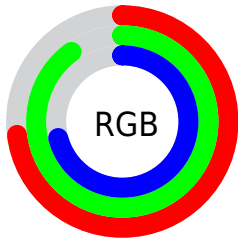

Distribution

- Red (73%)
- Green (90%)
- Blue (71%)