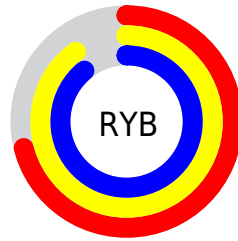

- Red (71%)
- Yellow (90%)
- Blue (89%)