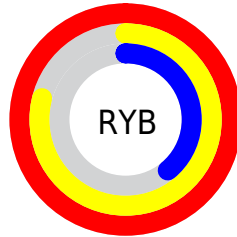

- Red (100%)
- Yellow (79%)
- Blue (39%)