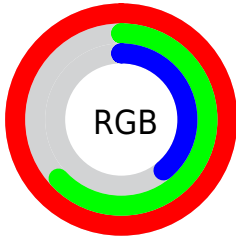

Distribution

- Red (100%)
- Green (63%)
- Blue (39%)