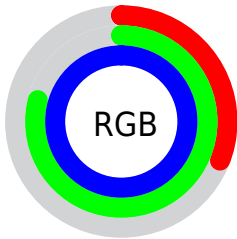

Distribution

- Red (31%)
- Green (79%)
- Blue (100%)