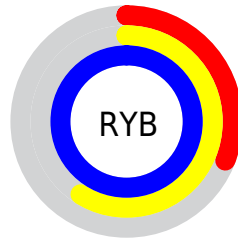

- Red (31%)
- Yellow (59%)
- Blue (100%)