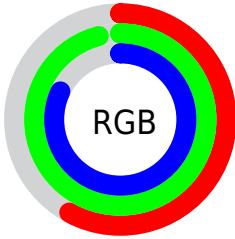

Distribution

- Red (58%)
- Green (96%)
- Blue (82%)