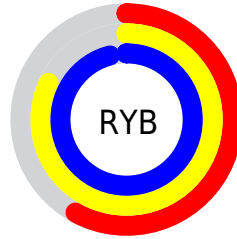

- Red (58%)
- Yellow (82%)
- Blue (96%)