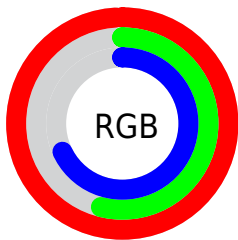

Distribution

- Red (99%)
- Green (54%)
- Blue (68%)