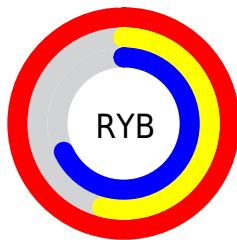

- Red (99%)
- Yellow (54%)
- Blue (68%)