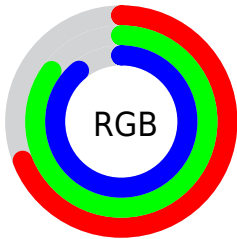

Distribution

- Red (69%)
- Green (85%)
- Blue (89%)