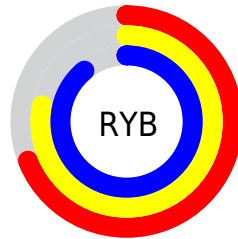

- Red (69%)
- Yellow (78%)
- Blue (89%)