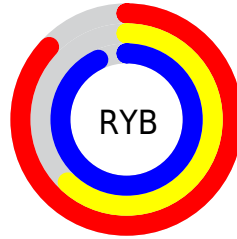

- Red (87%)
- Yellow (62%)
- Blue (93%)