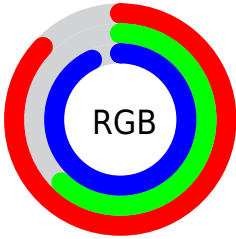

Distribution

- Red (87%)
- Green (62%)
- Blue (93%)