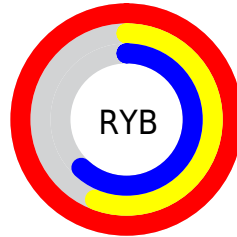

Details

The XYZ color **57.1043, 43.5206, 38.1915** is a light color, and the websafe version is hex **FF9999**. A complement of this color would be **62.5255, 83.0458, 94.4001**, and the grayscale version is **42.6633, 44.8851, 48.8799**.

A 20% lighter version of the original color is **73.8010, 66.9619, 72.6535**, and **28.6960, 20.0342, 16.5419** is the 20% darker color. If you saturate the color by 10%, you get **51.9431, 35.9791, 27.8978**, and if you desaturate by 10%, it is **63.4710, 52.9322, 50.5547**.

Distribution

Red (100%)

Green (56%)

Blue (62%)

Red (100%)

Yellow (56%)

Blue (62%)

Cyan (0%)