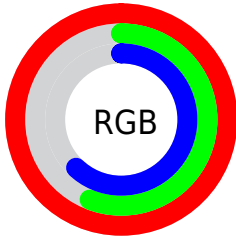

Distribution

Red (100%)

Green (56%)

Blue (62%)