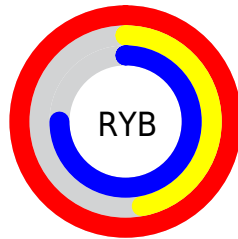

Details

The XYZ color **57.3716, 38.6524, 53.1520** is a light color, and the websafe version is hex **FF99CC**. A complement of this color would be **52.5098, 79.1309, 58.9643**, and the grayscale version is **37.6100, 39.5686, 43.0902**.

A 20% lighter version of the original color is **73.5967, 59.3581, 94.7671**, and **28.9113, 17.1888, 25.4609** is the 20% darker color. If you saturate the color by 10%, you get **53.3769, 32.7356, 45.4307**, and if you desaturate by 10%, it is **62.3019, 46.2564, 61.7522**.

Distribution

Red (100%)

Green (47%)

Blue (75%)

Red (100%)

Yellow (47%)

Blue (75%)

Cyan (0%)