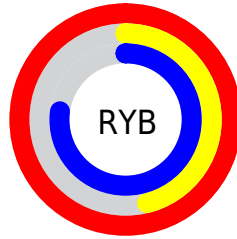

Details

The XYZ color **57.5651, 37.9681, 56.5191** is a light color, and the websafe version is hex **FF66CC**. A complement of this color would be **50.9343, 78.4373, 53.5332**, and the grayscale version is **36.7761, 38.6914, 42.1349**.

A 20% lighter version of the original color is **74.1057, 58.6240, 100.3383**, and **29.0040, 16.7868, 27.3027** is the 20% darker color. If you saturate the color by 10%, you get **53.7919, 32.3362, 49.3596**, and if you desaturate by 10%, it is **62.2393, 45.2576, 64.4248**.

Distribution

Red (100%)

Green (46%)

Blue (77%)

Red (100%)

Yellow (46%)

Blue (77%)

Cyan (0%)