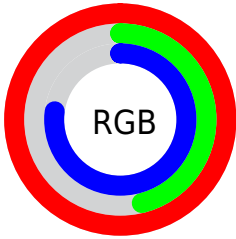

Distribution

Red (100%)

Green (46%)

Blue (77%)