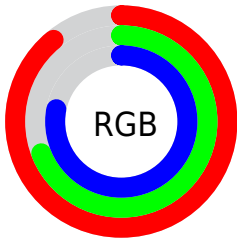

Distribution

- Red (89%)
- Green (69%)
- Blue (78%)