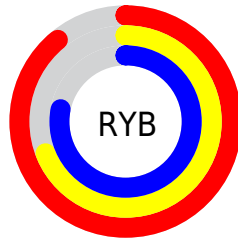

- Red (89%)
- Yellow (69%)
- Blue (78%)