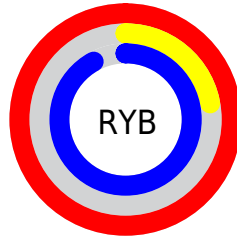

Details

The XYZ color **57.6985, 30.1844, 81.3824** is a light color, and the websafe version is hex **FF33FF**. The color can be described as light washed magenta. A complement of this color would be **38.7880, 72.9262, 19.0552**, and the grayscale version is **23.3966, 24.6151, 26.8058**.

A 20% lighter version of the original color is **66.6236, 43.1472, 99.4245**, and **30.3848, 14.7240, 43.8884** is the 20% darker color. If you saturate the color by 10%, you get **56.3694, 28.1173, 79.1167**, and if you desaturate by 10%, it is **59.6665, 33.5203, 83.8883**.

Distribution

Red (100%)

Green (22%)

Blue (92%)

Red (100%)

Yellow (22%)

Blue (92%)

Cyan (0%)