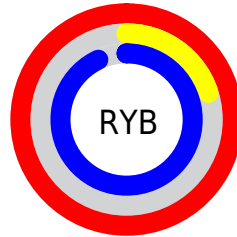

Red (100%)

Yellow (20%)

Blue (93%)