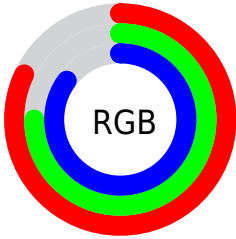

Distribution

- Red (82%)
- Green (75%)
- Blue (85%)