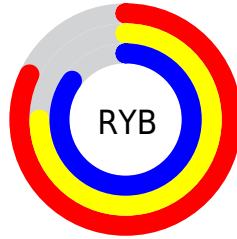

- Red (82%)
- Yellow (75%)
- Blue (85%)