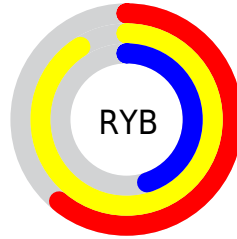

- Red (61%)
- Yellow (91%)
- Blue (45%)