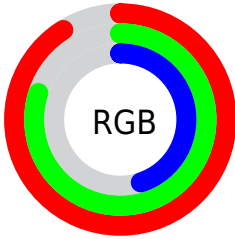

Distribution

- Red (91%)
- Green (80%)
- Blue (45%)