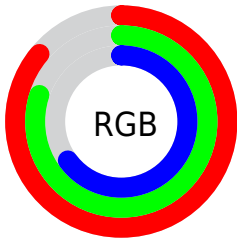

Distribution

Red (86%)

Green (80%)

Blue (65%)