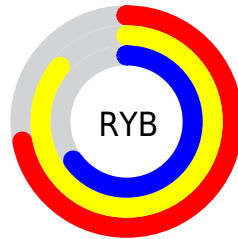

Red (72%)

Yellow (86%)

Blue (65%)