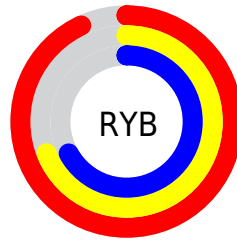

Red (93%)

Yellow (69%)

Blue (67%)