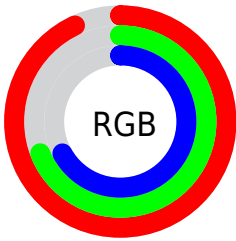

Distribution

Red (93%)

Green (69%)

Blue (67%)