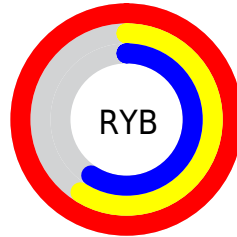

Details

The XYZ color **57.8925, 45.6276, 35.0339** is a light color, and the websafe version is hex **FF9999**. A complement of this color would be **66.5707, 85.3154, 107.5664**, and the grayscale version is **44.5741, 46.8955, 51.0692**.

A 20% lighter version of the original color is **74.3308, 69.8104, 67.3147**, and **29.1736, 21.2576, 14.6221** is the 20% darker color. If you saturate the color by 10%, you get **52.3719, 37.5498, 24.0579**, and if you desaturate by 10%, it is **64.7507, 55.6638, 48.6662**.

Distribution

Red (100%)

Green (59%)

Blue (59%)

Red (100%)

Yellow (59%)

Blue (59%)

Cyan (0%)