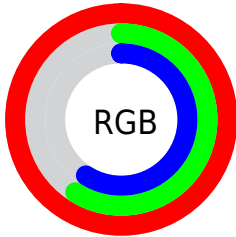

Distribution

Red (100%)

Green (59%)

Blue (59%)