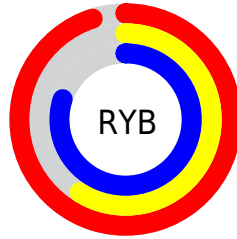

- Red (95%)
- Yellow (59%)
- Blue (80%)