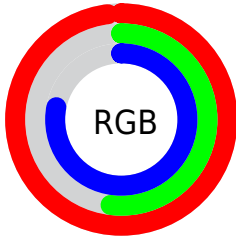

Distribution

- Red (98%)
- Green (52%)
- Blue (78%)