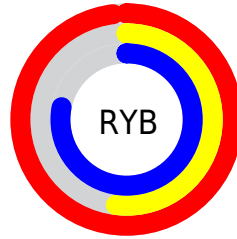

- Red (98%)
- Yellow (52%)
- Blue (78%)