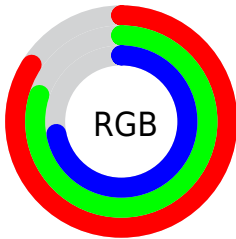

Distribution

Red (84%)

Green (80%)

Blue (72%)