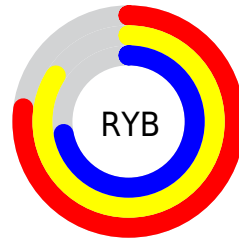

Details

The XYZ color **58.2146, 61.4195, 54.1343** is a light color, and the websafe version is hex **CCCCCC**. A complement of this color would be **50.9745, 53.1842, 71.1977**, and the grayscale version is **58.2782, 61.3132, 66.7700**.

A 20% lighter version of the original color is **92.7282, 99.0713, 96.6734**, and **29.4614, 31.1428, 25.9311** is the 20% darker color. If you saturate the color by 10%, you get **54.6358, 57.5841, 42.6986**, and if you desaturate by 10%, it is **62.1991, 65.5221, 67.3809**.

Distribution

Red (84%)

Green (80%)

Blue (72%)

Red (77%)

Yellow (84%)

Blue (72%)

Cyan (0%)