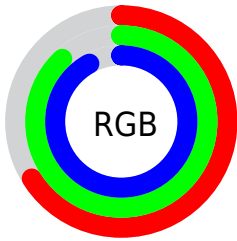

Distribution

- Red (66%)
- Green (88%)
- Blue (92%)