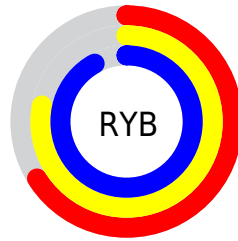

- Red (66%)
- Yellow (78%)
- Blue (92%)