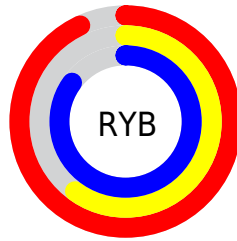

- Red (93%)
- Yellow (60%)
- Blue (85%)