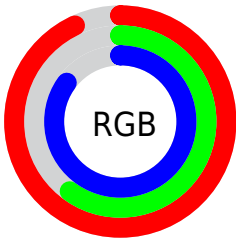

Distribution

- Red (93%)
- Green (60%)
- Blue (85%)