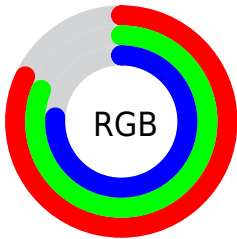

Distribution

- Red (82%)
- Green (81%)
- Blue (76%)