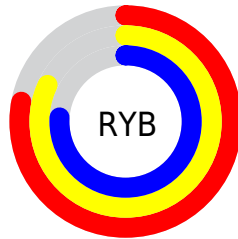

- Red (78%)
- Yellow (82%)
- Blue (76%)