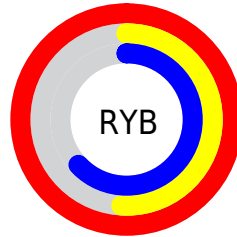

Details

The XYZ color **55.4354, 39.4986, 37.9599** is a light color, and the websafe version is hex **FF6699**. A complement of this color would be **58.2699, 81.5698, 83.1992**, and the grayscale version is **38.3150, 40.3104, 43.8980**.

A 20% lighter version of the original color is **70.8547, 60.8642, 72.3035**, and **27.7821, 17.7384, 16.4276** is the 20% darker color. If you saturate the color by 10%, you get **50.9317, 32.9781, 28.7921**, and if you desaturate by 10%, it is **61.0393, 47.8030, 48.7786**.

Distribution

Red (100%)

Green (51%)

Blue (63%)

Red (100%)

Yellow (51%)

Blue (63%)

Cyan (0%)