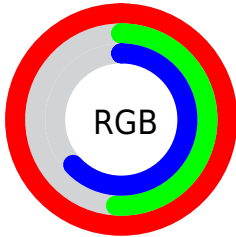

Distribution

Red (100%)

Green (51%)

Blue (63%)