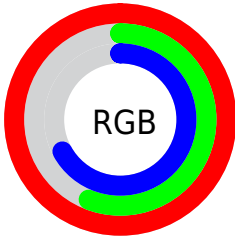

Distribution

Red (100%)

Green (56%)

Blue (67%)