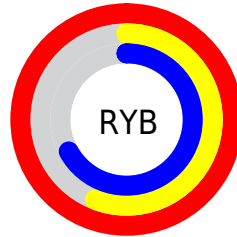

Details

The XYZ color **58.4131, 43.8452, 43.9123** is a light color, and the websafe version is hex **FF99CC**. A complement of this color would be **60.9549, 82.9067, 85.4675**, and the grayscale version is **43.2127, 45.4631, 49.5093**.

A 20% lighter version of the original color is **75.3909, 67.5978, 81.0257**, and **29.7509, 20.3800, 19.8185** is the 20% darker color. If you saturate the color by 10%, you get **53.3178, 36.3640, 33.8609**, and if you desaturate by 10%, it is **64.6446, 53.1761, 55.6448**.

Distribution

Red (100%)

Green (56%)

Blue (67%)

Red (100%)

Yellow (56%)

Blue (67%)

Cyan (0%)