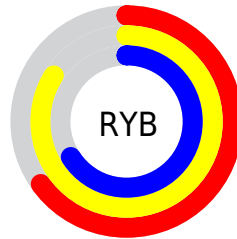

- Red (65%)
- Yellow (84%)
- Blue (66%)