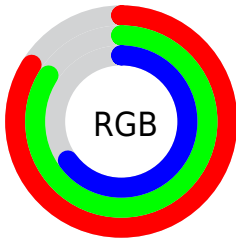

Distribution

- Red (84%)
- Green (84%)
- Blue (65%)