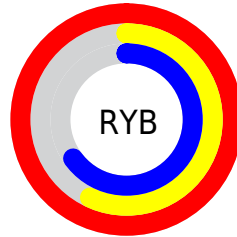

Details

The XYZ color **58.3405, 44.3008, 42.0353** is a light color, and the websafe version is hex **FF9999**. A complement of this color would be **62.1471, 83.4239, 89.9220**, and the grayscale version is **43.6098, 45.8809, 49.9643**.

A 20% lighter version of the original color is **75.3115, 68.3072, 78.3225**, and **29.4273, 20.4942, 18.6244** is the 20% darker color. If you saturate the color by 10%, you get **53.1324, 36.6687, 31.7169**, and if you desaturate by 10%, it is **64.7227, 53.8050, 54.2139**.

Distribution

Red (100%)

Green (57%)

Blue (65%)

Red (100%)

Yellow (57%)

Blue (65%)

Cyan (0%)