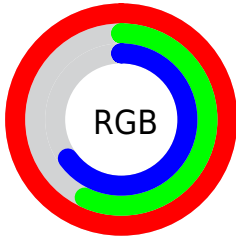

Distribution

Red (100%)

Green (57%)

Blue (65%)