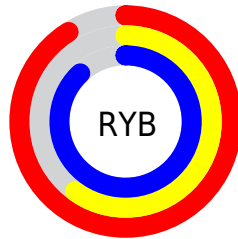

Details

The XYZ color **58.1245, 45.3201, 76.2052** is a light color, and the websafe version is hex **CC99CC**. A complement of this color would be **48.4284, 67.0602, 44.1123**, and the grayscale version is **45.8435, 48.2310, 52.5235**.

A 20% lighter version of the original color is **81.8459, 73.5918, 104.4986**, and **29.3978, 21.0929, 40.0580** is the 20% darker color. If you saturate the color by 10%, you get **54.3740, 38.3248, 73.3941**, and if you desaturate by 10%, it is **62.6204, 53.7976, 79.2875**.

Distribution

Red (91%)

Green (60%)

Blue (88%)

Red (91%)

Yellow (60%)

Blue (88%)

Cyan (0%)