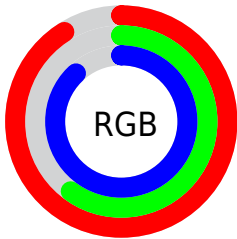

Distribution

Red (91%)

Green (60%)

Blue (88%)